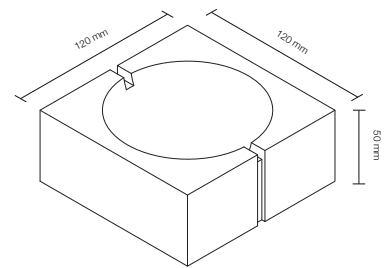

**ESPECIFICAÇÕES** | *SPECIFICATIONS*

Materials | Cinzeiro quadrangular em mármore de Estremoz Seleção

Dimensões | L.120 x A.50 x P.120 mm

Peso | 1,30 kg

*The Estremoz Series is represented by some of the selected objects, belonging to the Atelier's existing private estate.*

*First series reissued in Estremoz marble from the Alto Alentejo area in Portugal.*

*Materials | Squared ashtray in Estremoz Marble*

*Size | W.120 x H.50 x D.120mm*

*Weight | 1,30 kg*