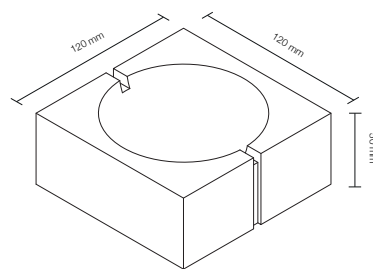

ESPECIFICAÇÕES | *SPECIFICATIONS*

Materials | Cinzeiro quadrangular em mármore de Estremoz Seleção

Dimensões | L. 120 x A. 50 x P. 120 mm

Peso | 1,30 kg

The Estremoz Series is represented by some of the selected objects, belonging to the Atelier's existing private estate.

First series reissued in Estremoz marble from the Alto Alentejo area in Portugal.

Materials | Squared ashtray in Estremoz Marble

Size | W. 120 x H. 50 x D. 120mm

Weight | 1,30 kg