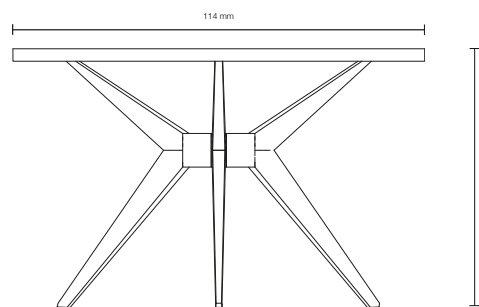

ESPECIFICAÇÕES | SPECIFICATIONS

Materiais | Estrutura em madeira.

Dimensões | D.114 x A.720 mm

Wooden furniture system intended for the homes of Nacional Ultramarino Bank employees, located in areas with limited resources – in the interior of the country or in the territories of former Portuguese colonies.

Materials | Wooden structure.

Size | D.114 x H.720 mm