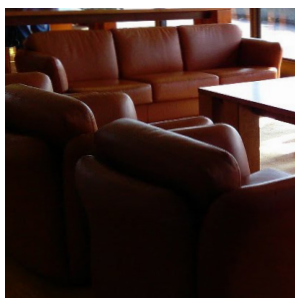

PALACE 1970
Sofá/sofa **Palace** 3 lug./3 seats
ref. PAC04
Tecido de lã ou pele.
L.1650 x A.650 x P.840 mm
Wool fabric or leather.
W.1650 x H.650 x D.840 mm