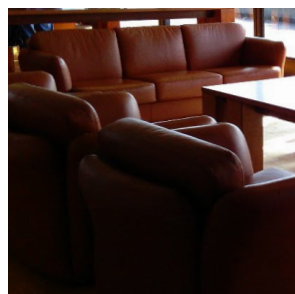

PALACE 1970
Sofá/sofa **Palace** 2 lug./2 seats
ref. PAC03
Tecido de lã ou pele.
L.1100 x A.650 x P.840 mm
Wool fabric or leather.
W.1100 x H.650 x D.840 mm